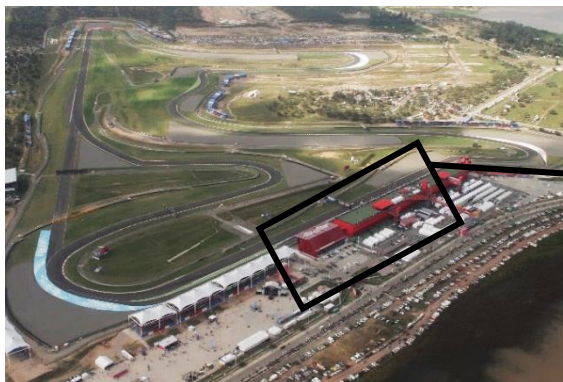

GRAN PREMIO MOTUL DE LA REPÚBLICA ARGENTINA

April 8 – TERMAS DE RÍO HONDO

LOCATION & TYPE OF VENUE

PIT BUILDING / SUITES

Located on the first floor of the Pit Building, the MotoGP VIP Village™ offers our guests a privileged view of the Start/Finish line, Pit Lane and Paddock area. Every VIP Guest has access to Sky Bar Terrace viewing area on the rooftop of the building.