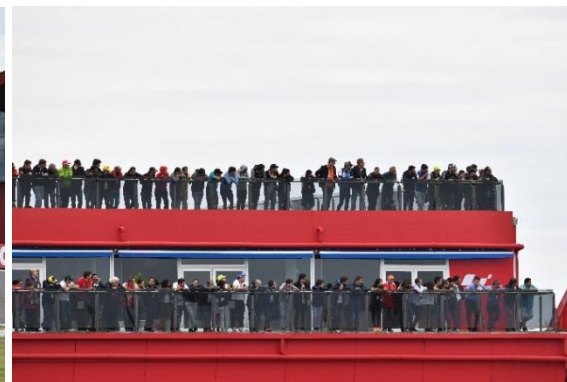

GRAN PREMIO MOTUL DE LA REPÚBLICA ARGENTINA

April 8 – TERMAS DE RÍO HONDO

LOCATION & TYPE OF VENUE

PIT BUILDING / SUITES

Located on the first floor of the Pit Building, the MotoGP VIP Village™ offers our guests a privileged view of the Start/Finish line, Pit Lane and Paddock area. Every VIP Guest has access to Sky Bar Terrace viewing area on the rooftop of the building.